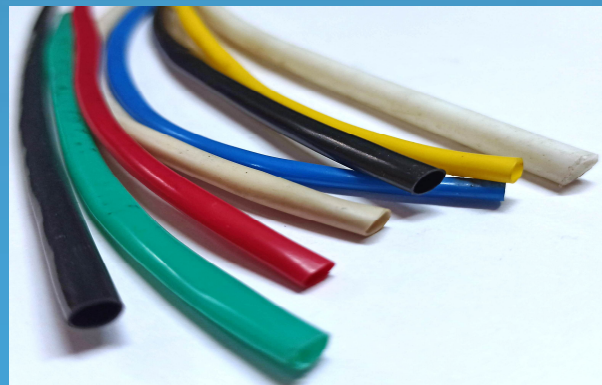

Apollo Enterprise

Mfg : Customized Sleeve, Tube & Profile
(Industrial & Medical Grade)

PVC SLEEVE

FOOD - MEDICAL TUBE

MULTY COLOR SLEEVE

ELECTRICAL SLEEVE

R-Y-B SLEEVE